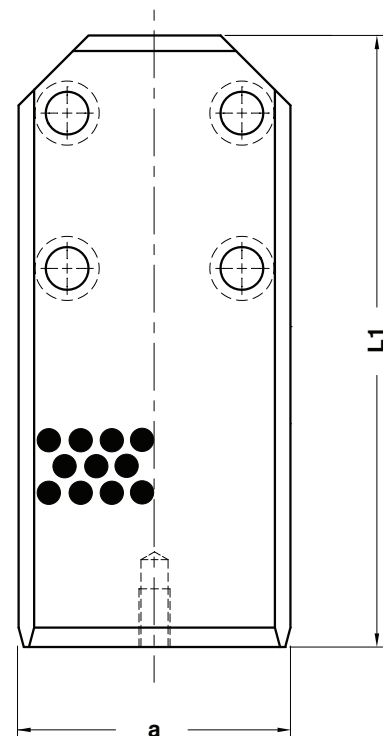

Notes

Material: CK45 + Graphite
HRC: 58÷60

STOCK

FORM A

FORM B

VW CODE

39V 1159/25

| VW CODE | a | b | L1 | FORM |
|-------------|-----|----|-----|------|
| 39V 1159/24 | 112 | 45 | 250 | A |
| 39V 1159/25 | 140 | 45 | 315 | B |
| 39V 1159/32 | 190 | 56 | 400 | B |
| 39V 1159/35 | 240 | 56 | 500 | B |
| 39V 1159/36 | 240 | 56 | 630 | B |
| 39V 1159/37 | 140 | 45 | 400 | B |
| 39V 1159/38 | 140 | 56 | 400 | B |