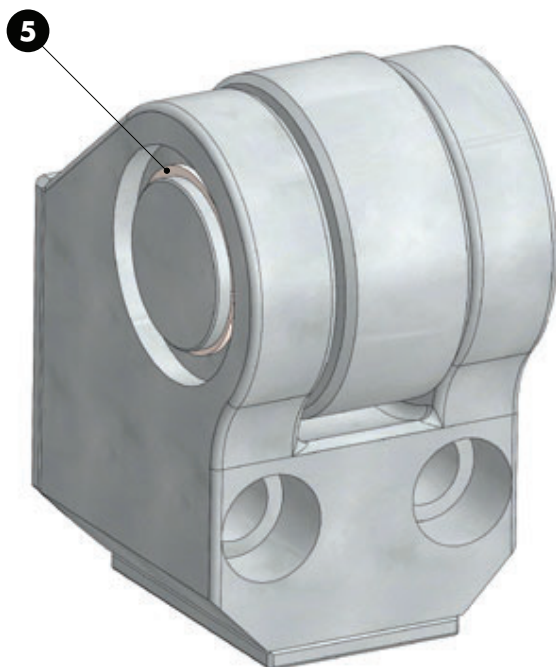

CAM ROLLER - ROLLENBOCK - SUPPORTO CON RULLO

39D 872/20

39D 872/21

Notes	
1	Material: 16MnCr5 HRC: 60÷62
2	Material: Bronze + Graphite HB >190
3	Material: X210Cr12 HRC: 60÷62
4	Material: 42CrMo4
5	E25 DIN 471
6	7 Material: St37
8	DIN EN ISO M6x12 (x5)

ORDER EXAMPLE	VW CODE
	39D 872/21
VW CODE	
39D 872/20	
39D 872/21	