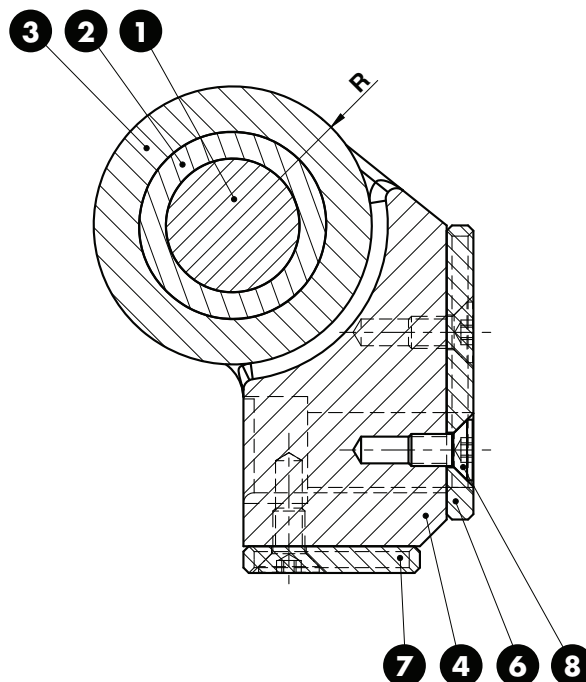

CAM ROLLER - ROLLENBOCK - SUPPORTO CON RULLO

39D 872/20

39D 872/21

Notes	
1	Material: 16MnCr5 HRC: 60÷62
2	Material: Bronze + Graphite HB >190
3	Material: X210Cr12 HRC: 60÷62
4	Material: 42CrMo4
5	E25 DIN 471
6	7 Material: St37
8	DIN EN ISO M6x12 (x5)

ORDER EXAMPLE	VW CODE
	39D 872/21
VW CODE	
39D 872/20	
39D 872/21	