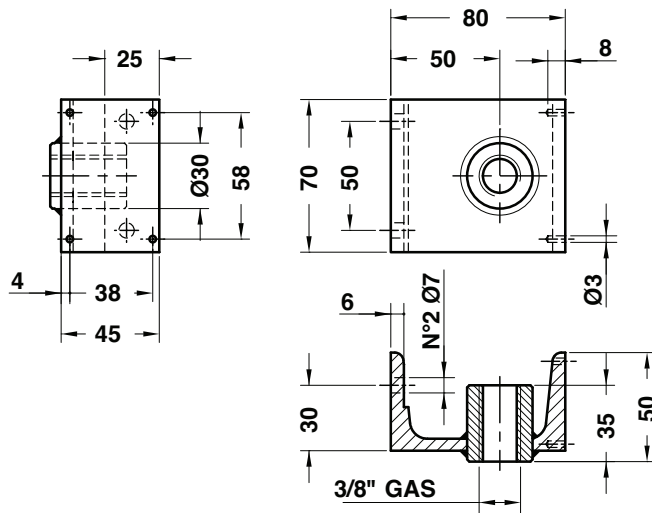

AIR COUPLING BRACKET - LUFTANSCHLUSSBLOCK - SUPPORTO INNESTI RAPIDI

"FORM A"

"FORM B"

STOCK

Notes

Material: St37

ORDER EXAMPLE

Art.	FORM
C15.14.	A

OMCR CODE	FORM
C15.14.	A
C15.14.	B

Standard OMCR