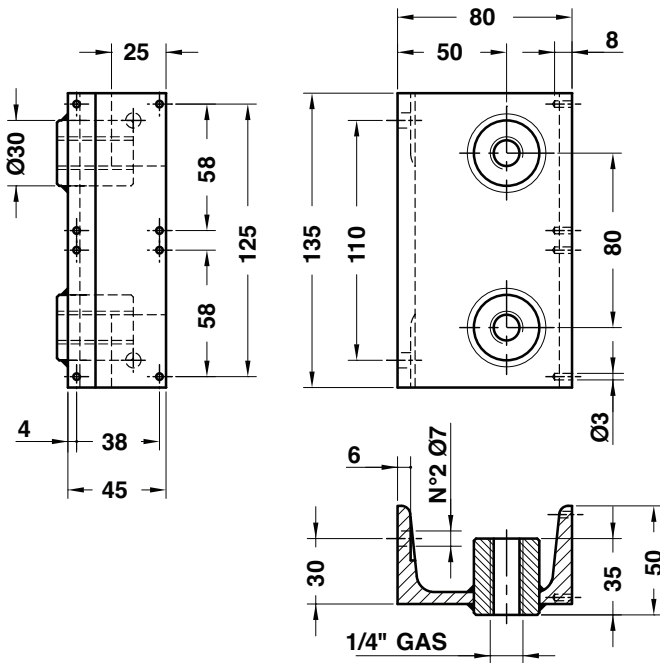

AIR COUPLING BRACKET - LUFTANSCHLUSSBLOCK - SUPPORTO INNESTI RAPIDI

"FORM A"

"FORM B"

STOCK

Notes

Material: St37

ORDER EXAMPLE

Art.	FORM
C15.14.	A

OMCR CODE	FORM
C15.14.	A
C15.14.	B

Standard OMCR