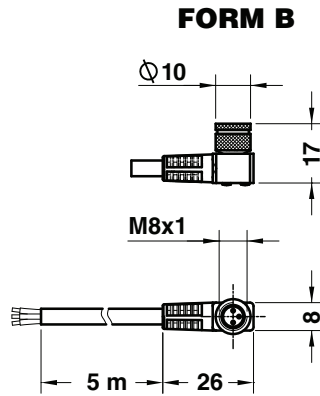

CONNECTOR - STECKVERBINDER - CONNETTORE

Notes
 Manufactured by
 Hersteller - Costruttore: **BALLUFF**

ORDER EXAMPLE	Art.
	C10.91.0190

OMCR CODE	FORM
C10.91.0100	A
C10.91.0190	B
C10.91.0200	C
C10.91.0290	D