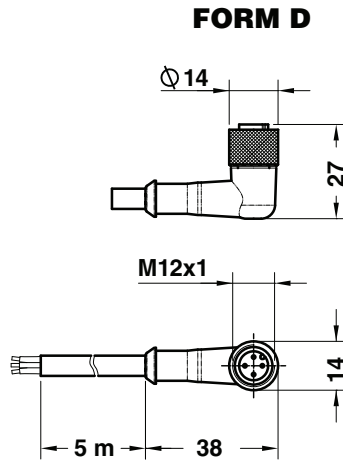

CONNECTOR - STECKVERBINDER - CONNETTORE

Notes
 Manufactured by
 Hersteller - Costruttore: **BALLUFF**

ORDER EXAMPLE	Art.
	C10.91.0190

OMCR CODE	FORM
C10.91.0100	A
C10.91.0190	B
C10.91.0200	C
C10.91.0290	D