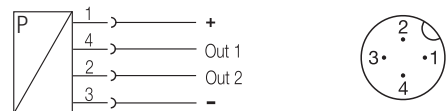

Electrical connections	Programmable settings
Out 1	PNP-NPN Switching output / IO-Link
Out 2	PNP-NPN Switching output / 4...20mA - 0-10V analog output

1	Valvola di scarico Discharging valve Auslassventil Valve de déchargement Válvula de descarga Válvula de descarga	2	Manometro 0÷ 600 bar Pressure gauge 0÷ 600 bar Manometer 0÷ 600 bar Manomètre 0÷ 600 bar Manómetro 0÷ 600 bar Manómetro 0÷ 600 bar	3	Innesto rapido di caricamento Cejn Quick coupling for charging Cejn Steckkegel Cejn Accouplement rapide mâle Cejn Acoplamiento rápido para carga Cejn União rápida para carregamento Cejn	4	Tappo di rottura sovrappressione Over pressure rupture plug Überdruck-Bruchstecker Bouchon de rupture de surpression Tapón de rotura por sobrepresión Plugue ruptura sobrepresão	5	Connettore elettrico Electrical connector Elektrische Connecteur électrique Eléctrica Conector Conector elétrico