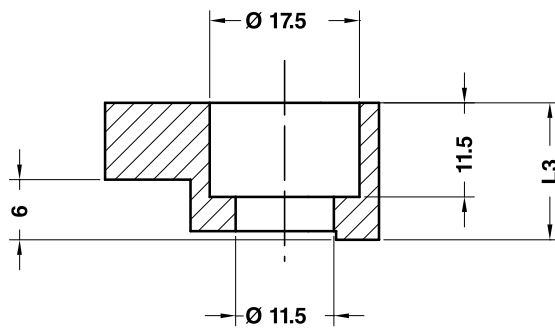

TOE CLAMP FOR BUSH SELF-LUBRICATING NAAMS
HALTESTÜCK FÜR BUCHSE NAAMS
RITEGNO PER BOCCOLA AUTOLUBRIFICANTE NAAMS

Notes

Material: CK45

Screw included and delivered in plastic bag of 4 pieces each.

	Art.	L1=32	L2=32	L3=16
	E47.11.	32	32	16

OMCR CODE	L1	L2	L3	Screw
E47.11.323216	32	32	16	M10x20 DIN 912

Sliding Elements