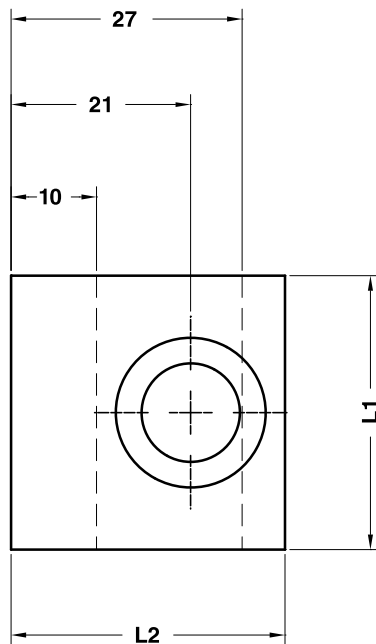

TOE CLAMP FOR BUSH SELF-LUBRICATING NAAMS
HALTESTÜCK FÜR BUCHSE NAAMS
RITEGNO PER BOCCOLA AUTOLUBRIFICANTE NAAMS

Notes

Material: CK45

Screw included and delivered in plastic bag of 4 pieces each.

	Art.	L1=32	L2=32	L3=16
	E47.11.	32	32	16

OMCR CODE	L1	L2	L3	Screw
E47.11.323216	32	32	16	M10x20 DIN 912

Sliding Elements