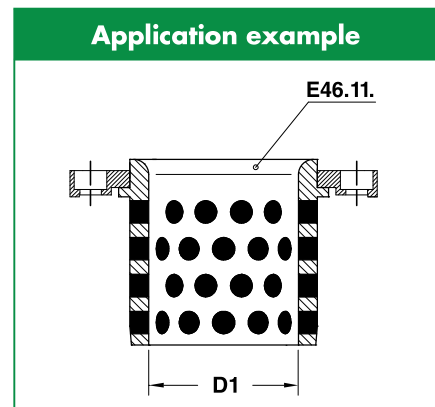

TOE CLAMP FOR BUSH SELF-LUBRICATING NAAMS
HALTESTÜCK FÜR BUCHSE NAAMS
RITEGNO PER BOCCOLA AUTOLUBRIFICANTE NAAMS

Notes

Material: CK45

Screw included and delivered in plastic bag of 4 pieces each.

	Art.	L1=32	L2=32	L3=16
	E47.11.	32	32	16

OMCR CODE	L1	L2	L3	Screw
E47.11.323216	32	32	16	M10x20 DIN 912

Sliding Elements