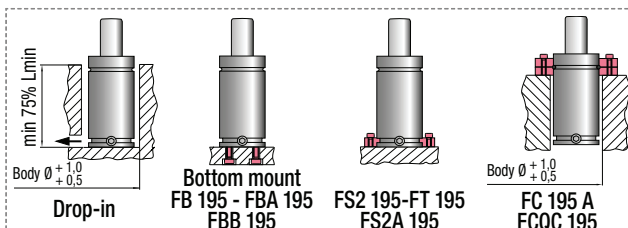

HOW TO ORDER

p. 57

INSTALLATION GUIDELINE

p. 205