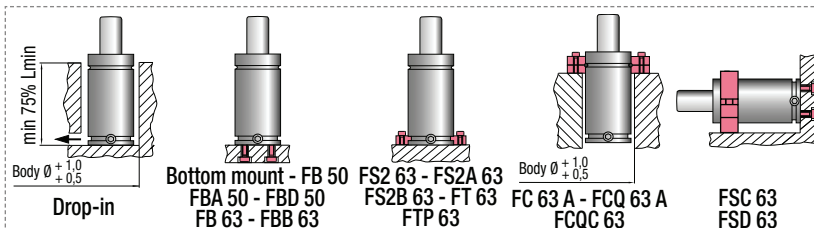

HOW TO ORDER

p. 95

INSTALLATION GUIDELINE

p. 205