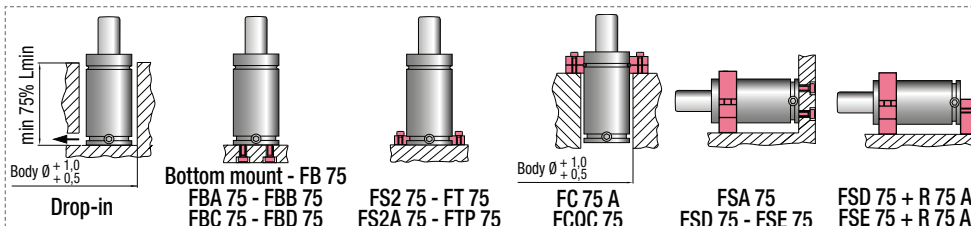

HOW TO ORDER

p. 87

INSTALLATION GUIDELINE

p. 205