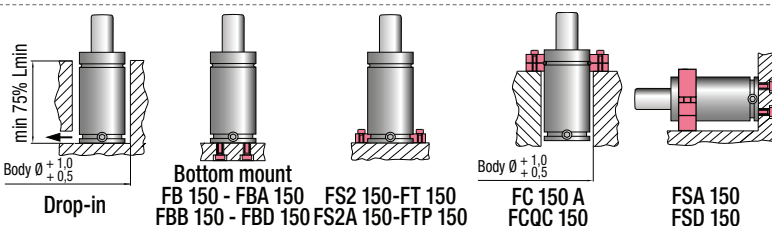

HOW TO ORDER

p. 157

INSTALLATION GUIDELINE

p. 205