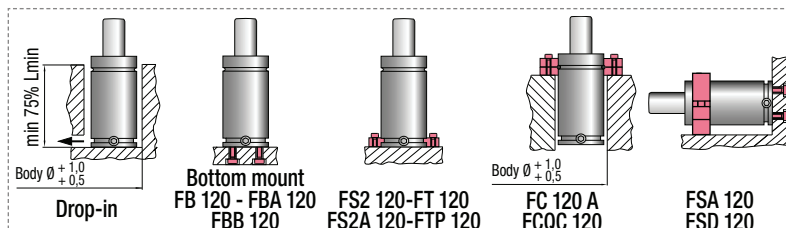

HOW TO ORDER

p. 157

INSTALLATION GUIDELINE

p. 205