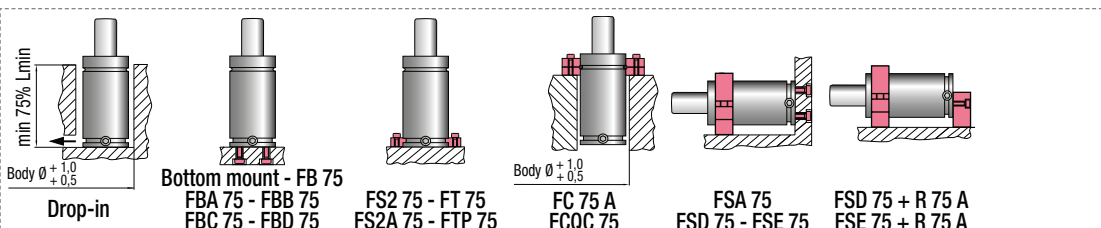

HOW TO ORDER
p. 157

INSTALLATION GUIDELINE
p. 205